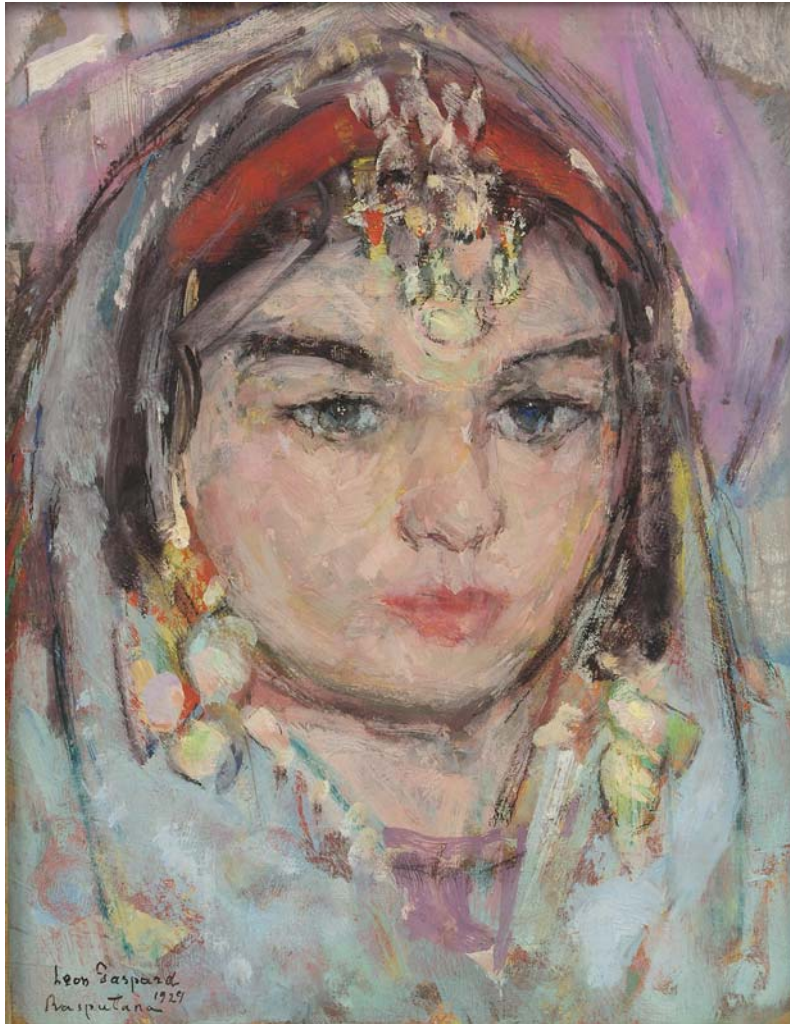

Reference: 16046  
Artist: Leon Shulman Gaspard (1882-1964)  
Title: *Rani of Rasputana with Blue Sari*  
Age: 1929  
Dimensions: 12 x 9 ½ inches  
Medium: oil  
Signature: signed and dated lower left  
Condition: excellent

---

Reference: 16046  
Artist: Leon Shulman Gaspard (1882-1964)  
Title: *Rani of Rasputana with Blue Sari*  
Age: 1929  
Dimensions: 12 x 9 ½ inches  
Medium: oil  
Signature: signed and dated lower left  
Condition: excellent